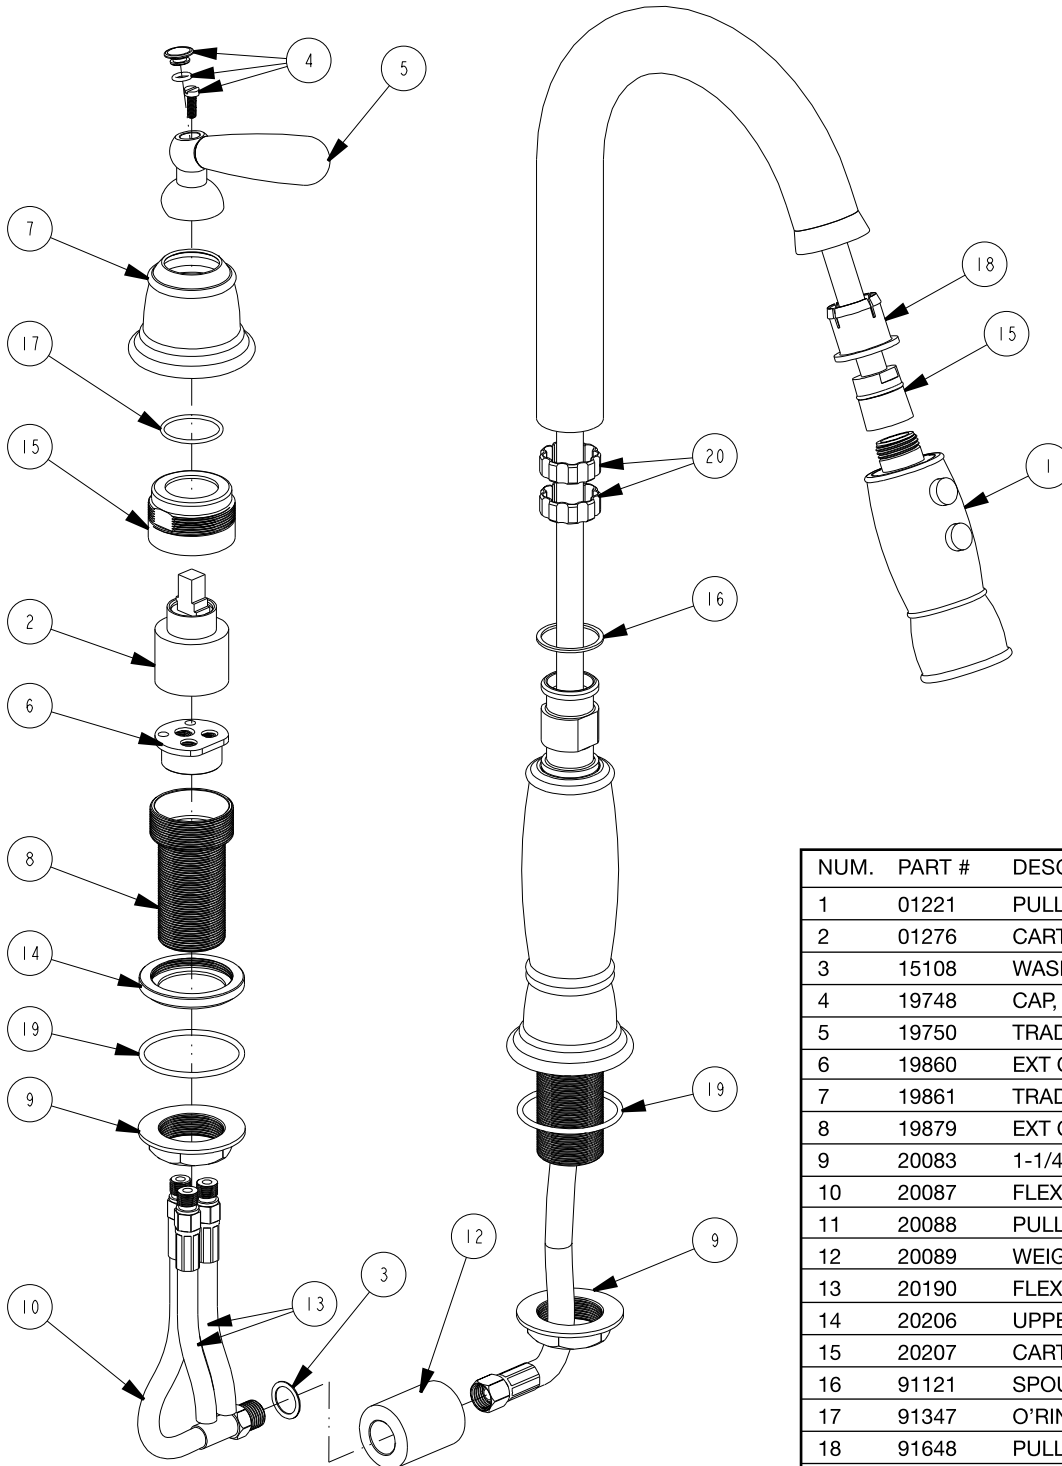

### PRODUCT SPECIFICATION

Kitchen faucet to include remote single lever handle with solid brass body, ceramic disc cartridge and all metal pulldown spray. Faucet dimensions to be as follows: Reach: 8-1/2"; Spout Height: 8-9/16". Hot and cold supply lines to be color coded. Reversible mounting hardware to adapt to thick or thin mounting surfaces. Kitchen faucet to be BLANCOTERRA™ Remote Single Lever with pulldown spray, Model 157-155-\_\_\_\_\_ in \_\_\_\_\_ finish.

### NOMINAL DIMENSIONS

MODEL	REACH	SPOUT HEIGHT	FAUCET HEIGHT
157-155	8-1/2	8-9/16	15-15/16

See next page for exploded parts drawing and parts list.

### MODEL 157-155

NUM.	PART #	DESCRIPTION
1	01221	PULL DOWN SPRAYER
2	01276	CARTRIDGE
3	15108	WASHER
4	19748	CAP, O'RING, SCREW
5	19750	TRADITIONAL LEVER
6	19860	EXT CONTROL VALVE
7	19861	TRAD HANDLE ESC
8	19879	EXT CONTROL SHANK
9	20083	1-1/4"-NUT, THICK
10	20087	FLEX HOSE
11	20088	PULL DOWN KITCH HOSE
12	20089	WEIGHT
13	20190	FLEX HOSE
14	20206	UPPER NUT
15	20207	CARTRIDGE NUT
16	91121	SPOUT SWIVEL WASHER
17	91347	O'RING
18	91648	PULL DOWN SPRAY SEAT
19	91794	O'RING
20	91925	SPOUT SWIVEL BEARING